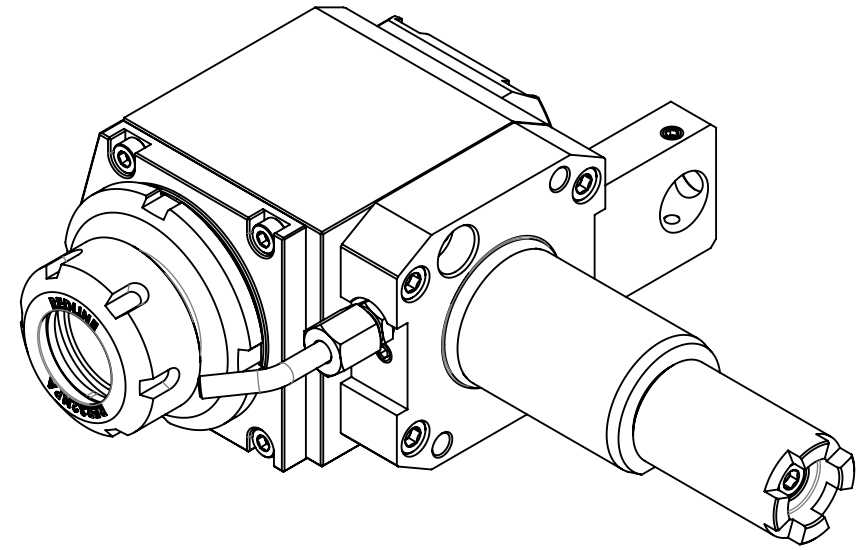

DRAWING NUMBER
OMW-11553

REVISION	DESCRIPTION OF CHANGE	DATE	ECO NUMBER	APPROVED BY
A-03	UPDATED BRASS PLUG	12/20/2018	-	

RedLine	DRAWING NUMBER OMW-11553			
	DESCRIPTION VDI40 EXT ER32 60-RDMH 117.55MM AGL			
PART NUMBER RHRLT11832CW				
DRAWN BY	DATE 04/14/2017	DESIGN STATUS POST-RELEASED CHANGE	REV. A-03	
PRIOR DRAWING NUMBERS N/A	WEIGHT N/A	PROCESS STATE FINISHED ASSEMBLY	SCALE 2:3	
SIZE B			SHEET 1 OF 1	