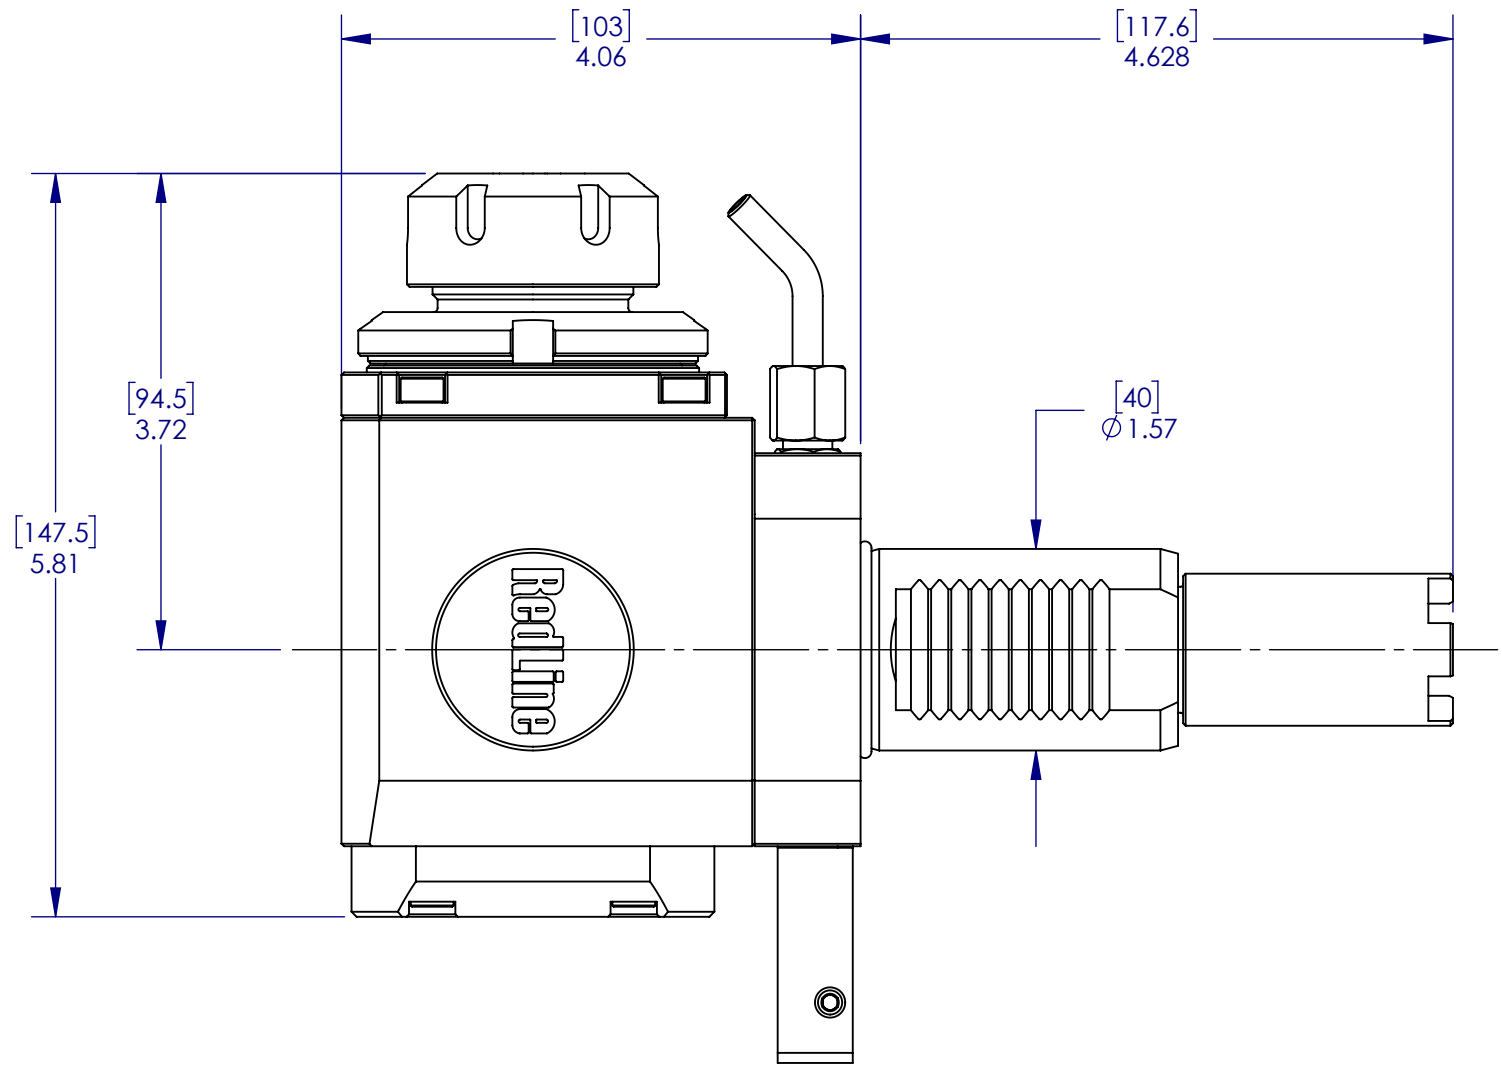

DRAWING NUMBER
OMW-11553

REVISION	DESCRIPTION OF CHANGE	DATE	ECO NUMBER	APPROVED BY
A-03	UPDATED BRASS PLUG	12/20/2018	-	

RedLine	DRAWING NUMBER OMW-11553			
	DESCRIPTION VDI40 EXT ER32 60-RDMH 117.55MM AGL			
PART NUMBER RHRLT11832CW				
DRAWN BY	DATE 04/14/2017	DESIGN STATUS POST-RELEASED CHANGE	REV. A-03	
PRIOR DRAWING NUMBERS N/A	WEIGHT N/A	PROCESS STATE FINISHED ASSEMBLY	SCALE 2:3	
SIZE B			SHEET 1 OF 1	