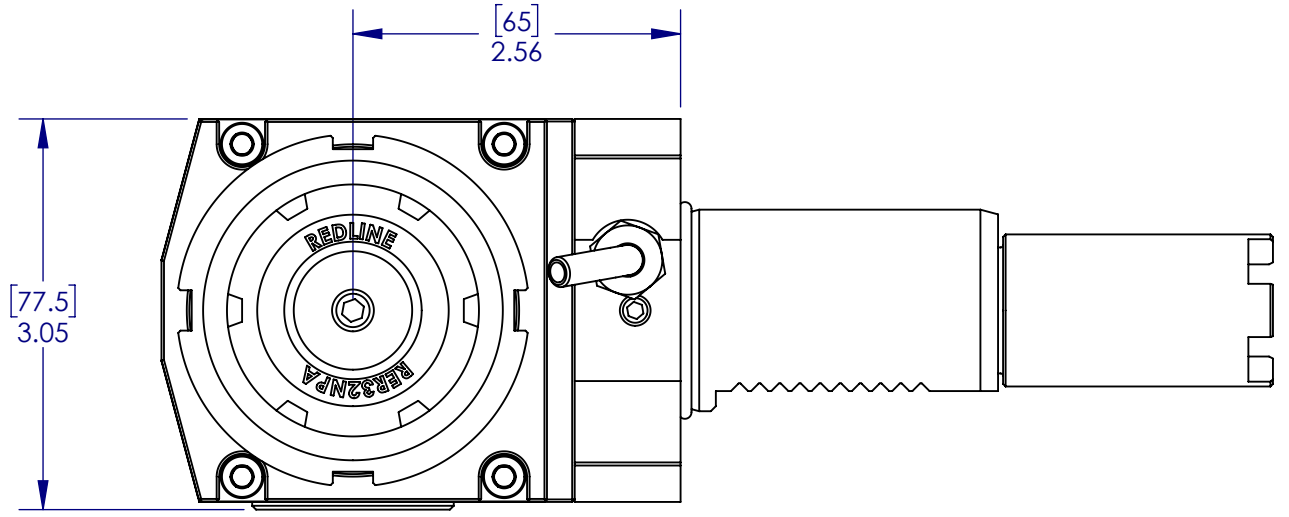

DRAWING NUMBER
OMW-11553

REVISION	DESCRIPTION OF CHANGE	DATE	ECO NUMBER	APPROVED BY
A-03	UPDATED BRASS PLUG	12/20/2018	-	

RedLine	DRAWING NUMBER OMW-11553			
	DESCRIPTION VDI40 EXT ER32 60-RDMH 117.55MM AGL			
PART NUMBER RHRLT11832CW				
DRAWN BY	DATE 04/14/2017	DESIGN STATUS POST-RELEASED CHANGE	REV. A-03	
PRIOR DRAWING NUMBERS N/A	WEIGHT N/A	PROCESS STATE FINISHED ASSEMBLY	SCALE 2:3	
SIZE B			SHEET 1 OF 1	